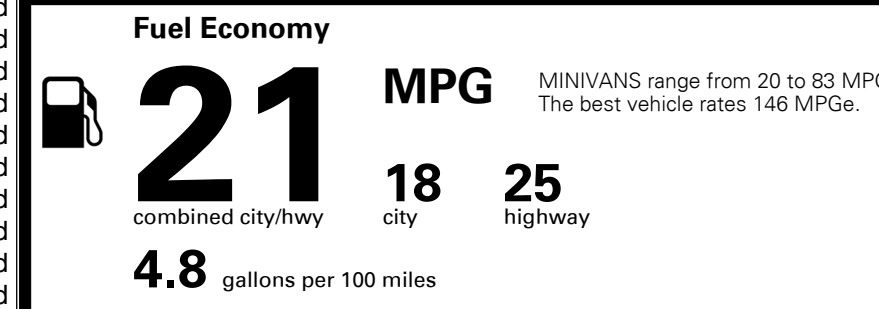

EPA DOT Fuel Economy and Environment