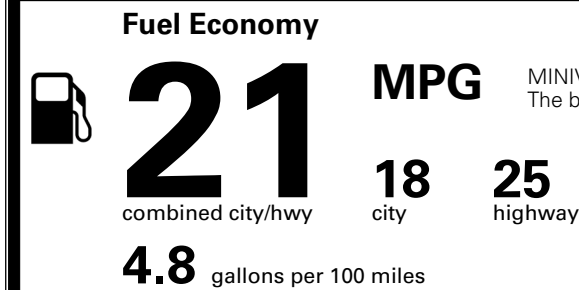

MSRP INCLUDING OPTIONS \$ 43,780.00

INLAND FREIGHT AND HANDLING \$ 1,545.00

TOTAL MANUFACTURER'S SUGGESTED RETAIL PRICE ▶ \$ 45,325.00

TOTAL ADDITIONAL WEIGHT: 59.7

*Additional terms and conditions apply.
 **Kia Connect may be currently unavailable for some Model Year 2022 and newer vehicles sold or purchased in Massachusetts; please see owners.kia.com for more information.
 NOTE: When you purchase this vehicle, Kia America, Inc. collects personal information you provide to the dealership. For information on our collection and use of personal information and your rights, please see our Privacy Policy on www.kia.com.

EPA DOT Fuel Economy and Environment

Gasoline Vehicle

MINIVANS range from 20 to 83 MPG. The best vehicle rates 146 MPGe.

You spend \$3,250 more in fuel costs over 5 years compared to the average new vehicle.