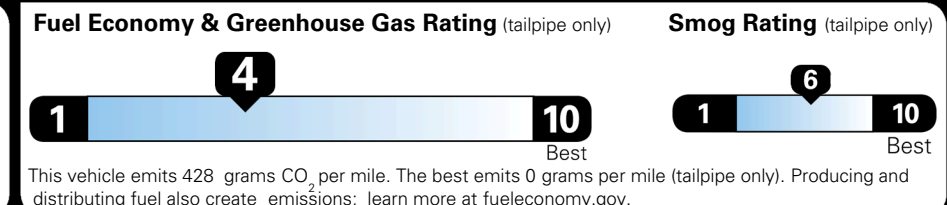

Actual results will vary for many reasons, including driving conditions and how you drive and maintain your vehicle. The average new vehicle gets 29 MPG and costs $8,500 to fuel over 5 years. Cost estimates are based on 15,000 miles per year at $ 3.30 per gallon. MPGe is miles per gasoline gallon equivalent. Vehicle emissions are a significant cause of climate change and smog.

fueleconomy.gov

Calculate personalized estimates and compare vehicles

GOVERNMENT 5-STAR SAFETY RATINGS

PARTS CONTENT INFORMATION

Overall Vehicle Score		Not Rated
Based on the combined rating of frontal, side and rollover. Should ONLY be compared to other vehicles of similar size and weight.		
Frontal	Driver	★★★★★
Crash	Passenger	★★★★
Based on the risk of injury in a frontal impact. Should ONLY be compared to other vehicles of similar size and weight.		
Side	Front seat	Not Rated
Crash	Rear seat	Not Rated
Star ratings based on the risk of injury in a side impact.		
Rollover		★★★★
Star ratings based on the risk of rollover in a single-vehicle crash.		

FOR VEHICLES IN THIS CAR LINE U.S./CANADIAN PARTS CONTENT: 2 %

MAJOR SOURCES OF FOREIGN PARTS: KOREA: 95%

NOTE: PARTS CONTENT DOES NOT INCLUDE FINAL ASSEMBLY, DISTRIBUTION, OR OTHER NON-PARTS COSTS.

FOR THIS VEHICLE FINAL ASSEMBLY POINT: GWANGMYEONG, KOREA

COUNTRY OF ORIGIN ENGINE (MOTOR):

TRANSMISSION: KOREA
KOREA

Star ratings range from 1 to 5 stars (★★★★★) with 5 being the highest.
Source: National Highway Traffic Safety Administration (NHTSA).
www.safercar.gov or 1-888-327-4236

Manufacturer's suggested retail price includes Manufacturer's recommended pre-delivery service. License and title fees, state and local taxes and other dealer installed options and accessories are not included in the manufacturer's suggested retail price.