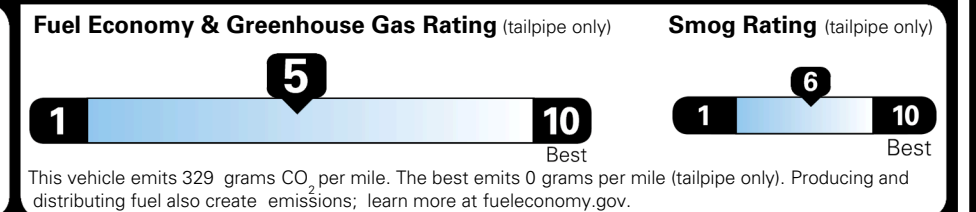

\$ 31,535.00

TOTAL ADDITIONAL WEIGHT: 7.3

EPA DOT Fuel Economy and Environment

Gasoline Vehicle

You spend \$750 more in fuel costs over 5 years compared to the average new vehicle.

Annual fuel cost \$1,850