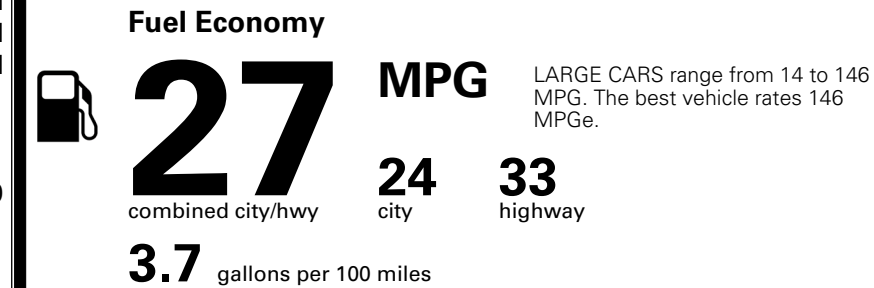

\$ 30,090.00

Included
 Included
 Included

\$200.00

MSRP INCLUDING OPTIONS

\$ 30,290.00

INLAND FREIGHT AND HANDLING

\$ 1,245.00

TOTAL MANUFACTURER'S SUGGESTED RETAIL PRICE ▶

\$ 31,535.00

TOTAL ADDITIONAL WEIGHT: 7.3

EPA DOT Fuel Economy and Environment

Gasoline Vehicle

You spend \$750 more in fuel costs over 5 years compared to the average new vehicle.

Annual fuel cost \$1,850