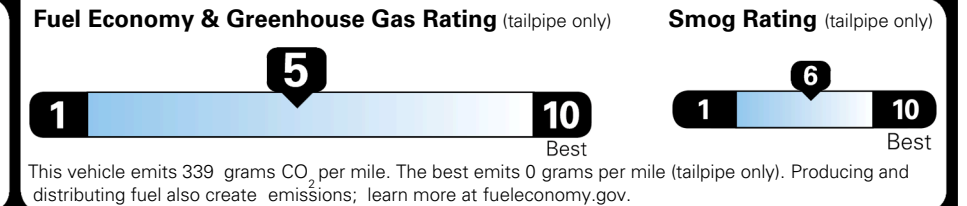

\$235.00
 \$75.00

MSRP INCLUDING OPTIONS

\$ 35,600.00

INLAND FREIGHT AND HANDLING

\$ 1,495.00

TOTAL MANUFACTURER'S SUGGESTED RETAIL PRICE ▶

\$ 37,095.00

TOTAL ADDITIONAL WEIGHT: 11.3

EPA DOT Fuel Economy and Environment

Gasoline Vehicle

You spend \$1,000 more in fuel costs over 5 years compared to the average new vehicle.

Annual fuel cost \$1,900

Actual results will vary for many reasons, including driving conditions and how you drive and maintain your vehicle. The average new vehicle gets 29 MPG and costs \$8,500 to fuel over 5 years. Cost estimates are based on 15,000 miles per year at \$ 3.30 per gallon. MPGe is miles per gasoline gallon equivalent. Vehicle emissions are a significant cause of climate change and smog.