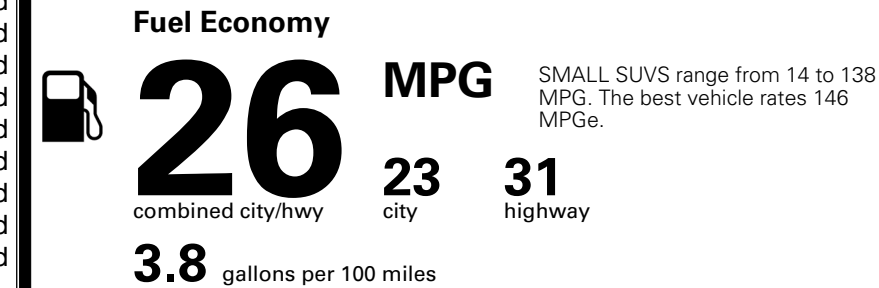

\$235.00
 \$75.00

MSRP INCLUDING OPTIONS

\$ 35,600.00

INLAND FREIGHT AND HANDLING

\$ 1,495.00

TOTAL MANUFACTURER'S SUGGESTED RETAIL PRICE ▶

\$ 37,095.00

TOTAL ADDITIONAL WEIGHT: 11.3

EPA DOT Fuel Economy and Environment

Gasoline Vehicle

You spend \$1,000 more in fuel costs over 5 years compared to the average new vehicle.

Annual fuel cost \$1,900

Actual results will vary for many reasons, including driving conditions and how you drive and maintain your vehicle. The average new vehicle gets 29 MPG and costs \$8,500 to fuel over 5 years. Cost estimates are based on 15,000 miles per year at \$ 3.30 per gallon. MPGe is miles per gasoline gallon equivalent. Vehicle emissions are a significant cause of climate change and smog.